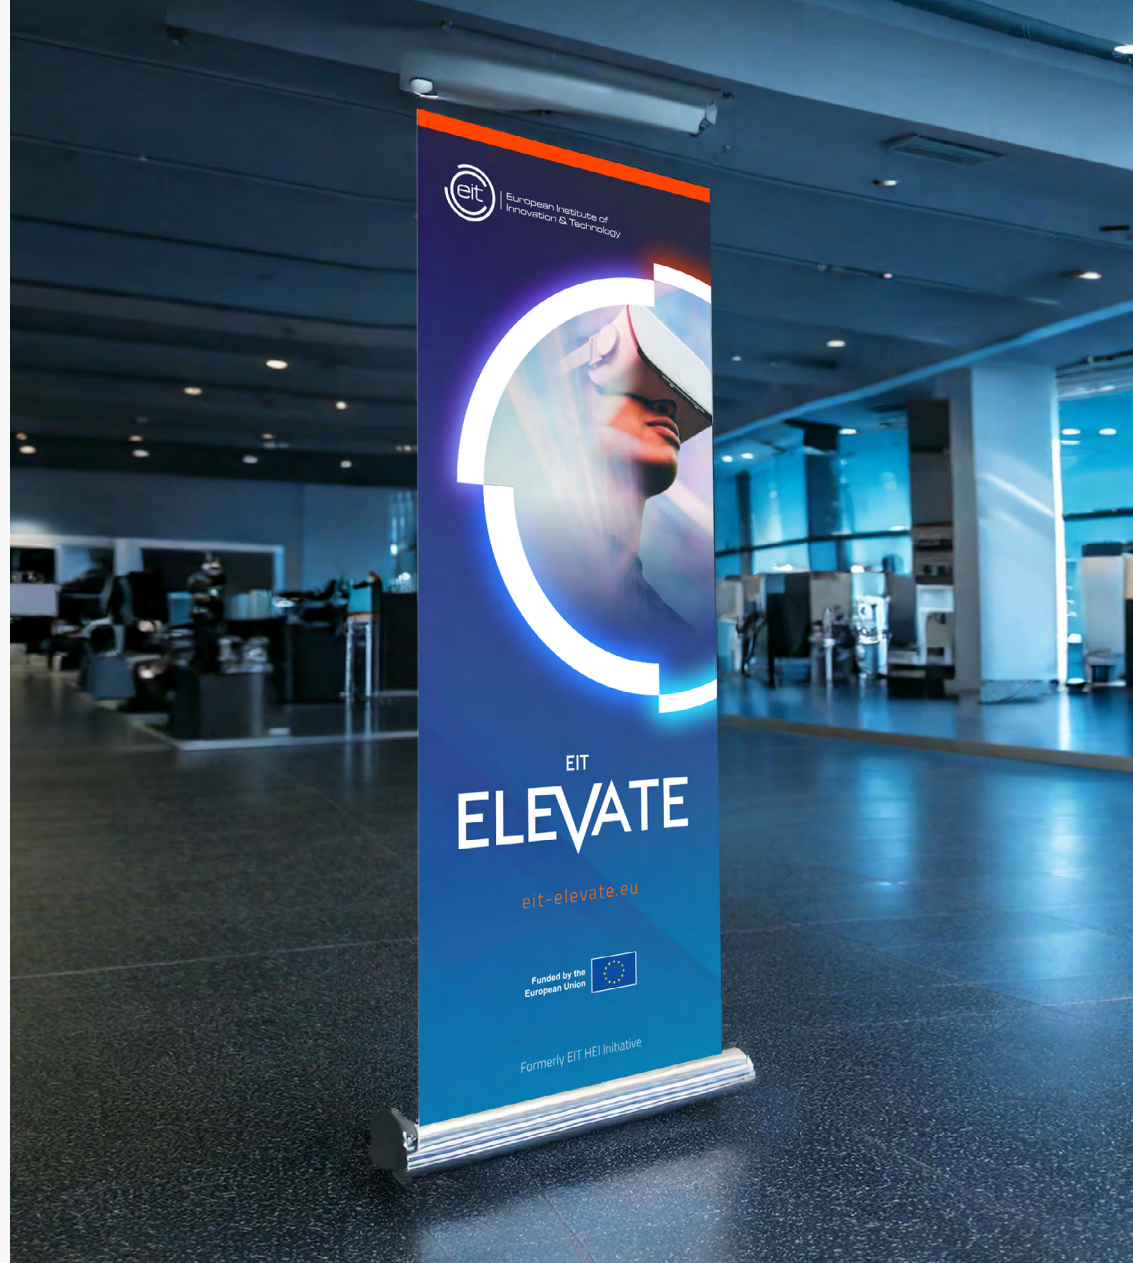

PULL UP BANNERS